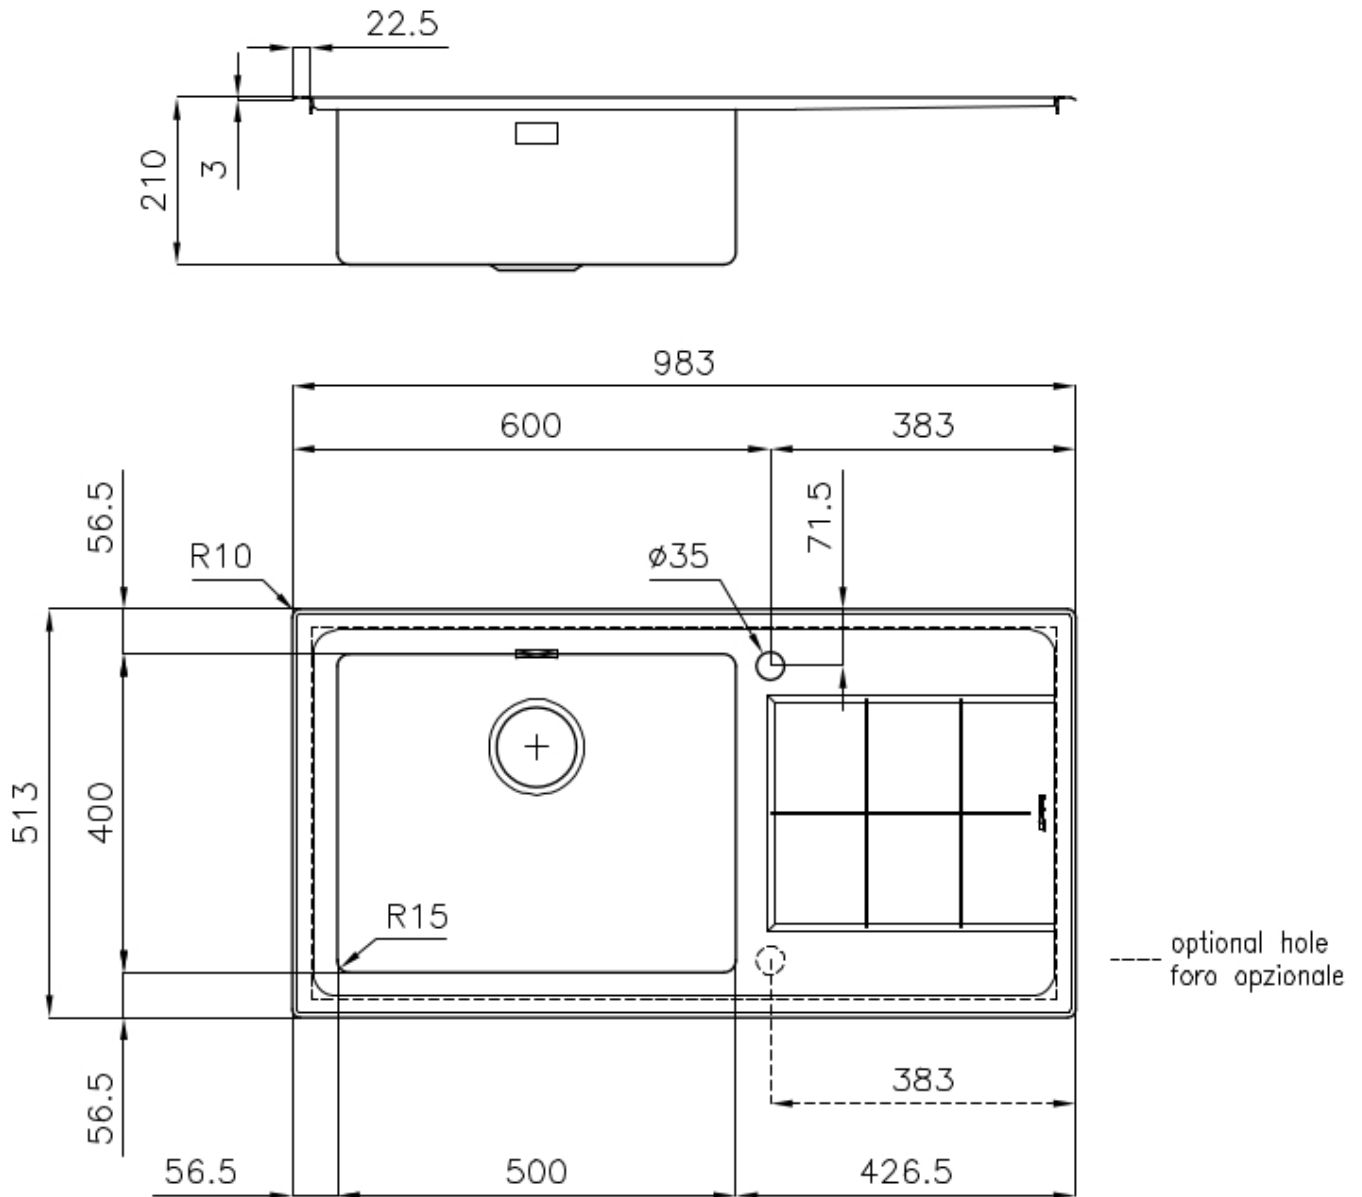

TECHNICAL DATA

OPTIONAL ACCESSORIES